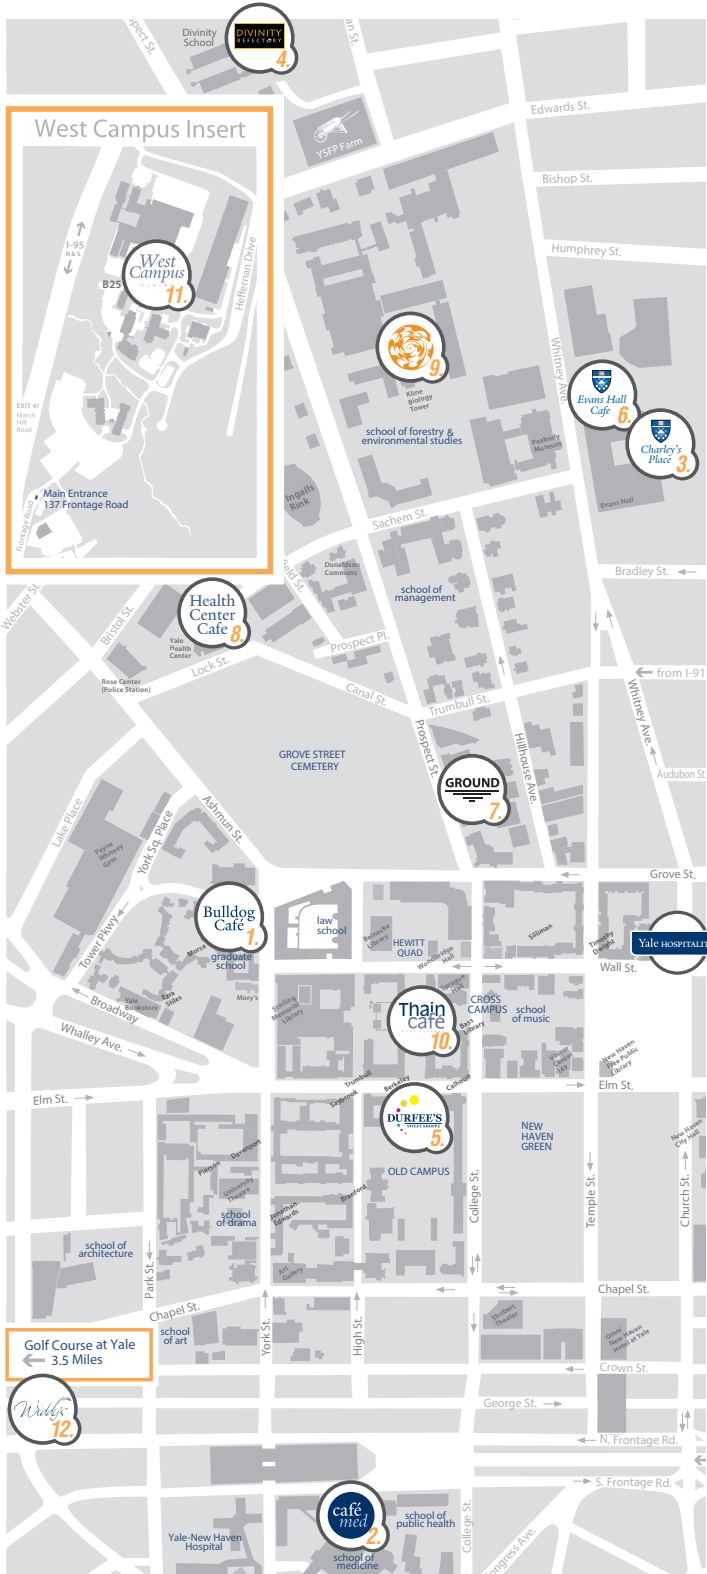

Yale HOSPITALITY

- BULLDOG CAFE (Hall of Graduate Studies)**
 MON. - FRI. 8:00am-3:00pm
 SAT. - SUN. CLOSED
- CAFE MED (Yale School of Medicine)**
 MON. - FRI. CONT. BREAKFAST 7:30am-10:30am LUNCH 11:30am-2:00pm DINNER 5:00pm-7:00pm
 BEVERAGES & SNACKS 2:00pm-5:00pm
 SAT. - SUN. CLOSED
- CHARLIE'S PLACE (Yale School of Management)**
 MON. - FRI. 11:00am-2:00pm
 SAT. - SUN. CLOSED
- DIVINITY REFECTORY**
 MON. - THU. BREAKFAST 8:00am-11:00am LUNCH 11:00am-3:00pm LIMITED DINNER 3:00pm-5:00pm
 FRI. BREAKFAST 8:00am-11:00am LUNCH 11:00am-2:30pm
 SAT. - SUN. CLOSED
- DURFEE'S SWEET SHOPPE**
 MON. - FRI. 10:00am-1:00am
 SAT. - SUN. 12:00pm-1:00am
- EVANS HALL CAFE (Yale School of Management)**
 MON. - FRI. 8:00am-5:00pm
 SAT. - SUN. CLOSED
- GROUND (Becton Center)**
 MON. - FRI. 8:00am-3:00pm
 SAT. - SUN. CLOSED
- HEALTH CENTER CAFE**
 MON. - FRI. CONT. BREAKFAST 7:30am-11:00am LUNCH 11:00am-5:00pm DINNER CLOSED
 SAT. - SUN. CLOSED
- KBT CAFE**
 MON. - FRI. CONT. BREAKFAST 8:00am-11:00am LUNCH 11:00am-3:00pm DINNER CLOSED
 SAT. - SUN. CLOSED
- THAIN CAFE (Bass Library)**
 MON. - THU. 9:00am-11:00pm
 FRI. 9:00am-5:00pm
 SAT. 12:00pm-5:00pm
 SUN. 12:00pm-11:00pm
- WEST CAMPUS DINING**
 MON. - FRI. CONT. BREAKFAST 8:00am-10:30am LUNCH 11:30am-2:30pm DINNER 5:00pm-8:00pm
 SAT. - SUN. CLOSED
- WIDDY'S RESTAURANT (at the Yale Golf Course)**
 WED. - SUN. 11:00am-7:00pm
 MON. - TUE. CLOSED

2017-2018 GRADUATE & RETAIL DINING